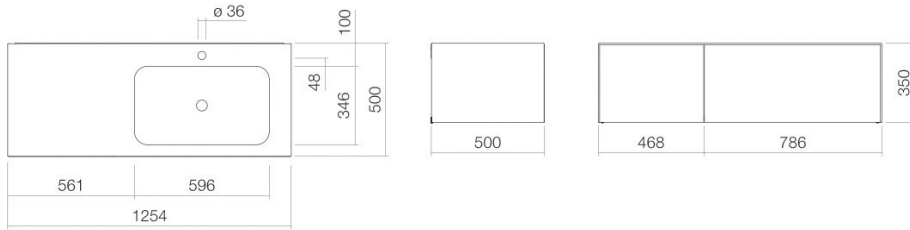

## Characteristics

---

Model description	WP.Folio9
Item Number	5159813000
Material basin	glazed steel white
Coating	ProShield
Furniture material	MDF silk-matt finish shadow earth
Dimensions	w/h/d 1254 mm/351 mm/501 mm
Form	rectangular
Hole	with one tap hole
Overflow	without overflow
Basin mould	rectangular right
Net weight	Bowl depth 346 mm 68 kg
Mounting type	wall-hanging
Note	washable cabinet, handle-free with push-to-open, two full extensions

### Fittings information

Impact area 130 mm - 165 mm  
 from middle of tap hole

Optimal impact on the basin mould with fittings that have a vertical outlet (90 ° angle of impact) and a built-in aerator.

## Flow rate chart

### Text

Washplace, wall-hanging, rectangular, w/h/d 1254/351/501 mm, sink rectangular, right, w/h/d 596/107/346 mm, glazed steel, white, ProShield, with one tap hole, centred behind mould, without overflow, furniture surface, MDF, silk-matt finish, shadow earth, washtable cabinet, handle-free with push-to-open, two full extensions, included fixing set, drain valve, valve cap, white glazed, Ø 74 mm, space-saving bottle trap