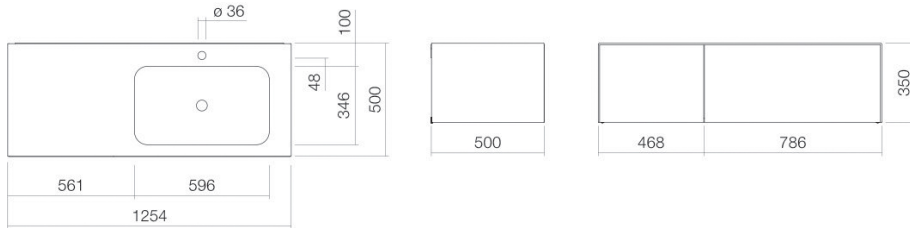

## Technical factsheet

---

**Washplace**  
**WP.Folio9**  
**FO series (Folio)**  
Item Number:

5159812000

## Characteristics

---

Model description	WP.Folio9
Item Number	5159812000
Material basin	glazed steel
Furniture material	white MDF silk-matt finish aubergine
Dimensions	w/h/d 1254 mm/351 mm/501 mm
Form	rectangular
Hole	with one tap hole
Overflow	without overflow
Basin mould	rectangular right Bowl depth 346 mm
Net weight	68 kg
Mounting type	wall-hanging
Note	washtable cabinet, handle-free with push-to-open, two full extensions
Fittings information	Impact area 130 mm - 165 mm from middle of tap hole
Optimal impact on the basin mould with fittings that have a vertical outlet (90 ° angle of impact) and a built-in aerator.	

## Flow rate chart

### Text

Washplace, wall-hanging, rectangular, w/h/d 1254/351/501 mm, sink rectangular, right, w/h/d 596/107/346 mm, glazed steel, white, with one tap hole, centred behind mould, without overflow, furniture surface, MDF, silk-matt finish, aubergine, washable cabinet, handle-free with push-to-open, two full extensions, included fixing set, drain valve, valve cap, white glazed, Ø 74 mm, space-saving bottle trap