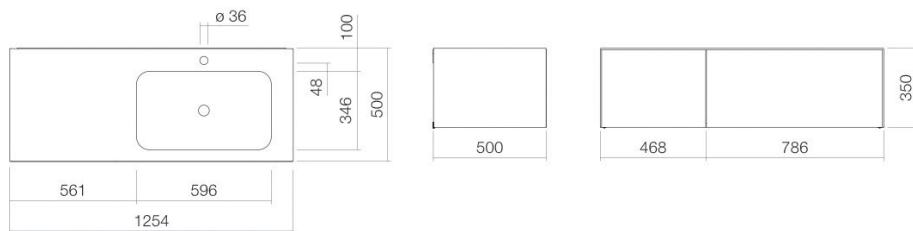

Technical factsheet

Washplace
WP.Folio9
FO series (Folio)
 Item Number:

5159811000

Characteristics

Model description	WP.Folio9
Item Number	5159811000
Material basin	glazed steel white
Coating	ProShield
Furniture material	MDF silk-matt finish moonstone
Dimensions	w/h/d 1254 mm/351 mm/501 mm
Form	rectangular
Hole	with one tap hole
Overflow	without overflow
Basin mould	rectangular right
Net weight	Bowl depth 346 mm 68 kg
Mounting type	wall-hanging
Note	washable cabinet, handle-free with push-to-open, two full extensions

Fittings information

Impact area 130 mm - 165 mm
 from middle of tap hole

Optimal impact on the basin mould with fittings that have a vertical outlet (90 ° angle of impact) and a built-in aerator.

Flow rate chart

Product/tender specifications

Washplace
WP.Folio9
FO series (Folio)
Item Number:

5159811000

Text

Washplace, wall-hanging, rectangular, w/h/d 1254/351/501 mm, sink rectangular, right, w/h/d 596/107/346 mm, glazed steel, white, ProShield, with one tap hole, centred behind mould, without overflow, furniture surface, MDF, silk-matt finish, moonstone, washtable cabinet, handle-free with push-to-open, two full extensions, included fixing set, drain valve, valve cap, white glazed, Ø 74 mm, space-saving bottle trap
