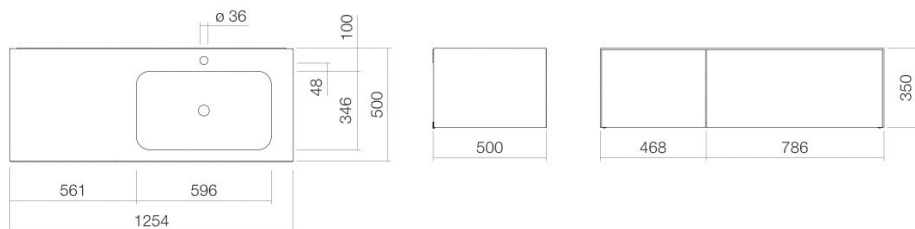

Technical factsheet

Washplace
WP.Folio9
FO series (Folio)
 Item Number:

5159811000

Characteristics

Model description	WP.Folio9
Item Number	5159811000
Material basin	glazed steel white
Coating	ProShield
Furniture material	MDF silk-matt finish moonstone
Dimensions	w/h/d 1254 mm/351 mm/501 mm
Form	rectangular
Hole	with one tap hole
Overflow	without overflow
Basin mould	rectangular right
Net weight	Bowl depth 346 mm 68 kg
Mounting type	wall-hanging
Note	washable cabinet, handle-free with push-to-open, two full extensions

Fittings information

Impact area 130 mm - 165 mm
 from middle of tap hole

Optimal impact on the basin mould with fittings that have a vertical outlet (90 ° angle of impact) and a built-in aerator.

Flow rate chart

Product/tender specifications

Washplace

WP.Folio9

FO series (Folio)

Item Number:

5159811000

Text

Washplace, wall-hanging, rectangular, w/h/d 1254/351/501 mm, sink rectangular, right, w/h/d 596/107/346 mm, glazed steel, white, ProShield, with one tap hole, centred behind mould, without overflow, furniture surface, MDF, silk-matt finish, moonstone, washable cabinet, handle-free with push-to-open, two full extensions, included fixing set, drain valve, valve cap, white glazed, Ø 74 mm, space-saving bottle trap
