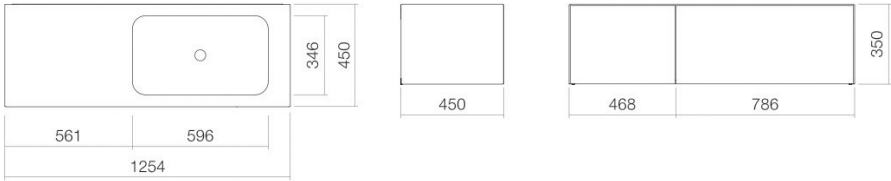

Technical factsheet

Washplace
WP.Folio10
FO series (Folio)

Item Number: 5159516000

Characteristics

Model description	WP.Folio10
Item Number	5159516000
Material basin	glazed steel
	white
Coating	ProShield
Furniture material	MDF
	wood effect laminate
	brushed oak
Dimensions	w/h/d 1254 mm/351 mm/451 mm
Form	rectangular
Hole	without tap hole
Overflow	without overflow
Basin mould	rectangular
	right
	Bowl depth 346 mm
Net weight	62 kg
Mounting type	wall-hanging
Note	washable cabinet, handle-free with push-to-open, two full extensions

Fittings information

Impact area 135 mm - 170 mm
 from rear edge of basin

Optimal impact on the basin mould with fittings that have a vertical outlet (90 ° angle of impact) and a built-in aerator.

Flow rate chart

Product/tender specifications

Washplace

WP.Folio10

FO series (Folio)

Item Number: 5159516000

Text

Washplace, wall-hanging, rectangular, w/h/d 1254/351/451 mm, sink rectangular, right, w/h/d 596/107/346 mm, glazed steel, white, ProShield, without tap hole, without overflow, furniture surface, MDF, wood effect laminate, brushed oak, washable cabinet, handle-free with push-to-open, two full extensions, included fixing set, drain valve, valve cap, white glazed, Ø 74 mm, space-saving bottle trap
