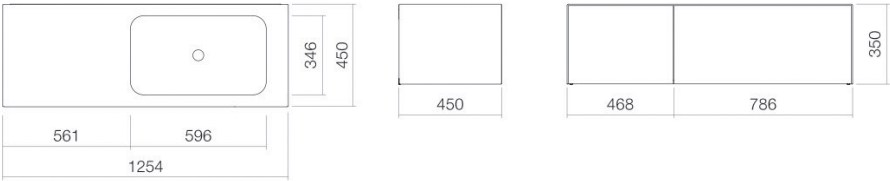

## Technical factsheet

---

**Washplace**  
**WP.Folio10**  
**FO series (Folio)**  
 Item Number:

5159514000

## Characteristics

---

Model description	WP.Folio10
Item Number	5159514000
Material basin	glazed steel
	white
Coating	ProShield
Furniture material	MDF
	silk-matt finish
	white
Dimensions	w/h/d 1254 mm/351 mm/451 mm
Form	rectangular
Hole	without tap hole
Overflow	without overflow
Basin mould	rectangular
	right
	Bowl depth 346 mm
Net weight	62 kg
Mounting type	wall-hanging
Note	washable cabinet, handle-free with push-to-open, two full extensions

### Fittings information

Impact area 135 mm - 170 mm  
 from rear edge of basin

Optimal impact on the basin mould with fittings that have a vertical outlet (90 ° angle of impact) and a built-in aerator.

**Flow rate chart**

**Product/tender specifications**

**Washplace**  
**WP.Folio10**  
**FO series (Folio)**  
Item Number:

5159514000

**Text**

Washplace, wall-hanging, rectangular, w/h/d 1254/351/451 mm, sink rectangular, right, w/h/d 596/107/346 mm, glazed steel, white, ProShield, without tap hole, without overflow, furniture surface, MDF, silk-matt finish, white, washable cabinet, handle-free with push-to-open, two full extensions, included fixing set, drain valve, valve cap, white glazed, Ø 74 mm, space-saving bottle trap