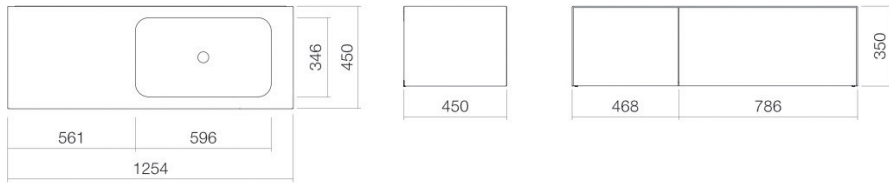

## Technical factsheet

---

**Washplace**  
**WP.Folio10**  
**FO series (Folio)**  
 Item Number:

5159514000

## Characteristics

---

Model description	WP.Folio10
Item Number	5159514000
Material basin	glazed steel
	white
Coating	ProShield
Furniture material	MDF
	silk-matt finish
	white
Dimensions	w/h/d 1254 mm/351 mm/451 mm
Form	rectangular
Hole	without tap hole
Overflow	without overflow
Basin mould	rectangular
	right
	Bowl depth 346 mm
Net weight	62 kg
Mounting type	wall-hanging
Note	washable cabinet, handle-free with push-to-open, two full extensions

### Fittings information

Impact area 135 mm - 170 mm  
 from rear edge of basin

Optimal impact on the basin mould with fittings that have a vertical outlet (90 ° angle of impact) and a built-in aerator.

### Text

Washplace, wall-hanging, rectangular, w/h/d 1254/351/451 mm, sink rectangular, right, w/h/d 596/107/346 mm, glazed steel, white, ProShield, without tap hole, without overflow, furniture surface, MDF, silk-matt finish, white, washable cabinet, handle-free with push-to-open, two full extensions, included fixing set, drain valve, valve cap, white glazed, Ø 74 mm, space-saving bottle trap