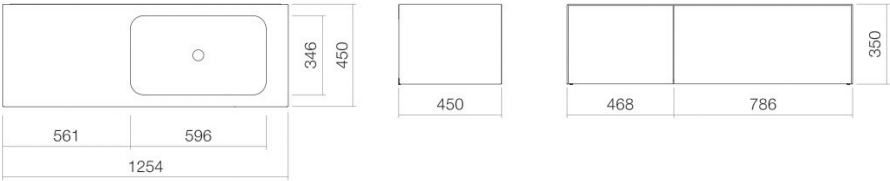

Technical factsheet

Washplace
WP.Folio10
FO series (Folio)

Item Number: 5159513000

Characteristics

Model description	WP.Folio10
Item Number	5159513000
Material basin	glazed steel
	white
Coating	ProShield
Furniture material	MDF
	silk-matt finish
	shadow earth
Dimensions	w/h/d 1254 mm/351 mm/451 mm
Form	rectangular
Hole	without tap hole
Overflow	without overflow
Basin mould	rectangular
	right
	Bowl depth 346 mm
Net weight	62 kg
Mounting type	wall-hanging
Note	washable cabinet, handle-free with push-to-open, two full extensions

Fittings information

Impact area 135 mm - 170 mm
 from rear edge of basin

Optimal impact on the basin mould with fittings that have a vertical outlet (90 ° angle of impact) and a built-in aerator.

Flow rate chart

Product/tender specifications

Washplace
WP.Folio10
FO series (Folio)
Item Number:

5159513000

Text

Washplace, wall-hanging, rectangular, w/h/d 1254/351/451 mm, sink rectangular, right, w/h/d 596/107/346 mm, glazed steel, white, ProShield, without tap hole, without overflow, furniture surface, MDF, silk-matt finish, shadow earth, washable cabinet, handle-free with push-to-open, two full extensions, included fixing set, drain valve, valve cap, white glazed, Ø 74 mm, space-saving bottle trap
