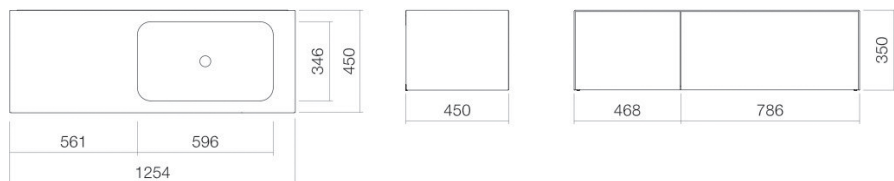

## Technical factsheet

---

**Washplace**  
**WP.Folio10**  
**FO series (Folio)**

Item Number: 5159511000

## Characteristics

---

Model description	WP.Folio10
Item Number	5159511000
Material basin	glazed steel white
Coating	ProShield
Furniture material	MDF silk-matt finish moonstone
Dimensions	w/h/d 1254 mm/351 mm/451 mm
Form	rectangular
Hole	without tap hole
Overflow	without overflow
Basin mould	rectangular right
Net weight	Bowl depth 346 mm 62 kg
Mounting type	wall-hanging
Note	washable cabinet, handle-free with push-to-open, two full extensions

### Fittings information

Impact area 135 mm - 170 mm  
 from rear edge of basin

Optimal impact on the basin mould with fittings that have a vertical outlet (90 ° angle of impact) and a built-in aerator.

### Text

Washplace, wall-hanging, rectangular, w/h/d 1254/351/451 mm, sink rectangular, right, w/h/d 596/107/346 mm, glazed steel, white, ProShield, without tap hole, without overflow, furniture surface, MDF, silk-matt finish, moonstone, washtable cabinet, handle-free with push-to-open, two full extensions, included fixing set, drain valve, valve cap, white glazed, Ø 74 mm, space-saving bottle trap