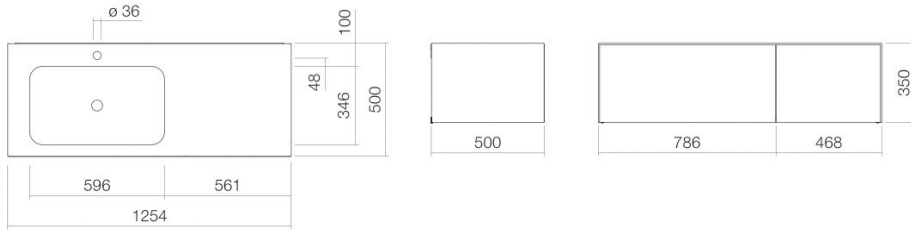

Technical factsheet

Washplace
WP.Folio7
FO series (Folio)
Item Number:

5158816000

Characteristics

Model description	WP.Folio7
Item Number	5158816000
Material basin	glazed steel white
Coating	ProShield
Furniture material	MDF wood effect laminate brushed oak
Dimensions	w/h/d 1254 mm/351 mm/501 mm
Form	rectangular
Hole	with one tap hole
Overflow	without overflow
Basin mould	rectangular left
Bowl depth	346 mm
Net weight	68 kg
Mounting type	wall-hanging
Note	washable cabinet, handle-free with push-to-open, two full extensions

Fittings information

Impact area 130 mm - 165 mm
from middle of tap hole

Optimal impact on the basin mould with fittings that have a vertical outlet (90 ° angle of impact) and a built-in aerator.

Flow rate chart

Product/tender specifications

Washplace

WP.Folio7

FO series (Folio)

Item Number:

5158816000

Text

Washplace, wall-hanging, rectangular, w/h/d 1254/351/501 mm, sink rectangular, left, w/h/d 596/107/346 mm, glazed steel, white, ProShield, with one tap hole, centred behind mould, without overflow, furniture surface, MDF, wood effect laminate, brushed oak, washtable cabinet, handle-free with push-to-open, two full extensions, included fixing set, drain valve, valve cap, white glazed, Ø 74 mm, space-saving bottle trap
