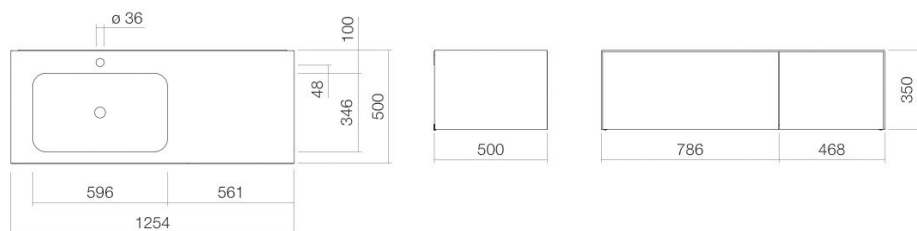

Technical factsheet

Washplace
WP.Folio7
FO series (Folio)

Item Number: 5158816000

Characteristics

Model description	WP.Folio7
Item Number	5158816000
Material basin	glazed steel
	white
Coating	ProShield
Furniture material	MDF
	wood effect laminate
	brushed oak
Dimensions	w/h/d 1254 mm/351 mm/501 mm
Form	rectangular
Hole	with one tap hole
Overflow	without overflow
Basin mould	rectangular
	left
	Bowl depth 346 mm
Net weight	68 kg
Mounting type	wall-hanging
Note	washable cabinet, handle-free with push-to-open, two full extensions

Fittings information

Impact area 130 mm - 165 mm
 from middle of tap hole

Optimal impact on the basin mould with fittings that have a vertical outlet (90 ° angle of impact) and a built-in aerator.

Flow rate chart

Product/tender specifications

Washplace

WP.Folio7

FO series (Folio)

Item Number:

5158816000

Text

Washplace, wall-hanging, rectangular, w/h/d 1254/351/501 mm, sink rectangular, left, w/h/d 596/107/346 mm, glazed steel, white, ProShield, with one tap hole, centred behind mould, without overflow, furniture surface, MDF, wood effect laminate, brushed oak, washtable cabinet, handle-free with push-to-open, two full extensions, included fixing set, drain valve, valve cap, white glazed, Ø 74 mm, space-saving bottle trap
