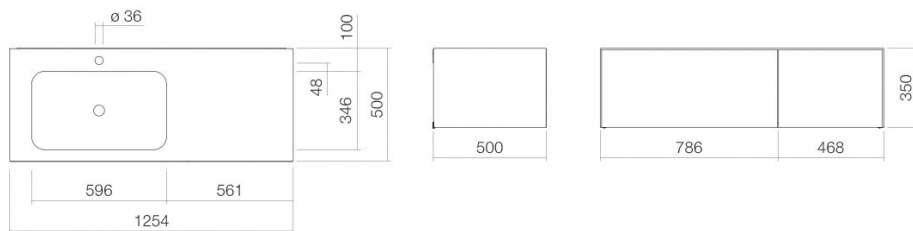

Technical factsheet

Washplace
WP.Folio7
FO series (Folio)
 Item Number:

5158814000

Characteristics

Model description	WP.Folio7
Item Number	5158814000
Material basin	glazed steel white
Coating	ProShield
Furniture material	MDF silk-matt finish white
Dimensions	w/h/d 1254 mm/351 mm/501 mm
Form	rectangular
Hole	with one tap hole
Overflow	without overflow
Basin mould	rectangular left Bowl depth 346 mm
Net weight	68 kg
Mounting type	wall-hanging
Note	washable cabinet, handle-free with push-to-open, two full extensions

Fittings information

Impact area 130 mm - 165 mm
 from middle of tap hole

Optimal impact on the basin mould with fittings that have a vertical outlet (90 ° angle of impact) and a built-in aerator.

Flow rate chart

Product/tender specifications

Washplace

WP.Folio7

FO series (Folio)

Item Number:

5158814000

Text

Washplace, wall-hanging, rectangular, w/h/d 1254/351/501 mm, sink rectangular, left, w/h/d 596/107/346 mm, glazed steel, white, ProShield, with one tap hole, centred behind mould, without overflow, furniture surface, MDF, silk-matt finish, white, washtable cabinet, handle-free with push-to-open, two full extensions, included fixing set, drain valve, valve cap, white glazed, Ø 74 mm, space-saving bottle trap
