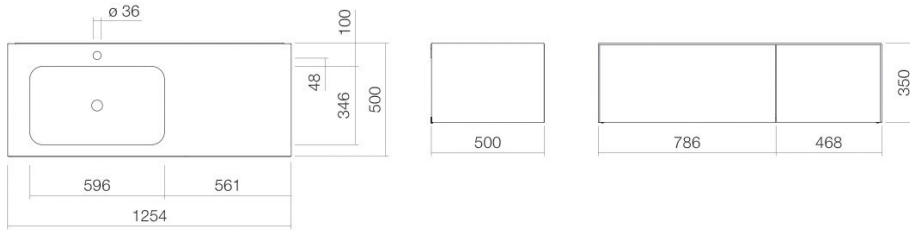

Technical factsheet

Washplace
WP.Folio7
FO series (Folio)
 Item Number:

5158814000

Characteristics

Model description	WP.Folio7
Item Number	5158814000
Material basin	glazed steel white
Coating	ProShield
Furniture material	MDF silk-matt finish white
Dimensions	w/h/d 1254 mm/351 mm/501 mm
Form	rectangular
Hole	with one tap hole
Overflow	without overflow
Basin mould	rectangular left Bowl depth 346 mm
Net weight	68 kg
Mounting type	wall-hanging
Note	washable cabinet, handle-free with push-to-open, two full extensions

Fittings information

Impact area 130 mm - 165 mm
 from middle of tap hole

Optimal impact on the basin mould with fittings that have a vertical outlet (90 ° angle of impact) and a built-in aerator.

Flow rate chart

Product/tender specifications

Washplace

WP.Folio7

FO series (Folio)

Item Number:

5158814000

Text

Washplace, wall-hanging, rectangular, w/h/d 1254/351/501 mm, sink rectangular, left, w/h/d 596/107/346 mm, glazed steel, white, ProShield, with one tap hole, centred behind mould, without overflow, furniture surface, MDF, silk-matt finish, white, washtable cabinet, handle-free with push-to-open, two full extensions, included fixing set, drain valve, valve cap, white glazed, Ø 74 mm, space-saving bottle trap
