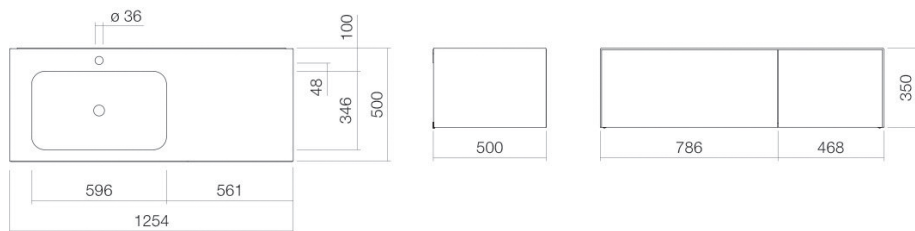

Technical factsheet

Washplace
WP.Folio7
FO series (Folio)
 Item Number:

5158813000

Characteristics

Model description	WP.Folio7
Item Number	5158813000
Material basin	glazed steel white
Coating	ProShield
Furniture material	MDF silk-matt finish shadow earth
Dimensions	w/h/d 1254 mm/351 mm/501 mm
Form	rectangular
Hole	with one tap hole
Overflow	without overflow
Basin mould	rectangular left Bowl depth 346 mm
Net weight	68 kg
Mounting type	wall-hanging
Note	washable cabinet, handle-free with push-to-open, two full extensions

Fittings information

Impact area 130 mm - 165 mm
 from middle of tap hole

Optimal impact on the basin mould with fittings that have a vertical outlet (90 ° angle of impact) and a built-in aerator.

Flow rate chart

Product/tender specifications

Washplace

WP.Folio7

FO series (Folio)

Item Number:

5158813000

Text

Washplace, wall-hanging, rectangular, w/h/d 1254/351/501 mm, sink rectangular, left, w/h/d 596/107/346 mm, glazed steel, white, ProShield, with one tap hole, centred behind mould, without overflow, furniture surface, MDF, silk-matt finish, shadow earth, washtable cabinet, handle-free with push-to-open, two full extensions, included fixing set, drain valve, valve cap, white glazed, Ø 74 mm, space-saving bottle trap
