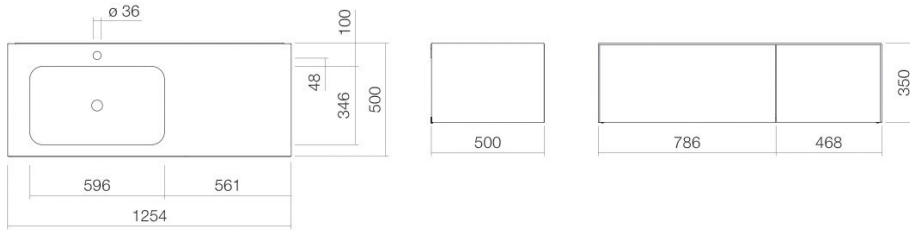

Technical factsheet

Washplace
WP.Folio7
FO series (Folio)
 Item Number:

5158813000

Characteristics

Model description	WP.Folio7
Item Number	5158813000
Material basin	glazed steel white
Coating	ProShield
Furniture material	MDF silk-matt finish shadow earth
Dimensions	w/h/d 1254 mm/351 mm/501 mm
Form	rectangular
Hole	with one tap hole
Overflow	without overflow
Basin mould	rectangular left Bowl depth 346 mm
Net weight	68 kg
Mounting type	wall-hanging
Note	washable cabinet, handle-free with push-to-open, two full extensions

Fittings information

Impact area 130 mm - 165 mm
 from middle of tap hole

Optimal impact on the basin mould with fittings that have a vertical outlet (90 ° angle of impact) and a built-in aerator.

Flow rate chart

Product/tender specifications

Washplace

WP.Folio7

FO series (Folio)

Item Number:

5158813000

Text

Washplace, wall-hanging, rectangular, w/h/d 1254/351/501 mm, sink rectangular, left, w/h/d 596/107/346 mm, glazed steel, white, ProShield, with one tap hole, centred behind mould, without overflow, furniture surface, MDF, silk-matt finish, shadow earth, washtable cabinet, handle-free with push-to-open, two full extensions, included fixing set, drain valve, valve cap, white glazed, Ø 74 mm, space-saving bottle trap
