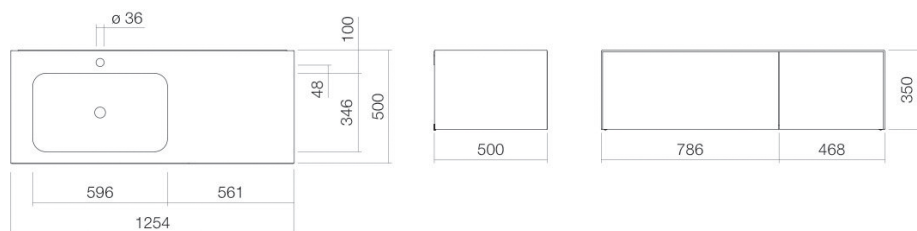

Technical factsheet

Washplace
WP.Folio7
FO series (Folio)
 Item Number:

5158812000

Characteristics

Model description	WP.Folio7
Item Number	5158812000
Material basin	glazed steel
	white
Furniture material	MDF
	silk-matt finish
	aubergine
Dimensions	w/h/d 1254 mm/351 mm/501 mm
Form	rectangular
Hole	with one tap hole
Overflow	without overflow
Basin mould	rectangular
	left
	Bowl depth 346 mm
Net weight	68 kg
Mounting type	wall-hanging
Note	washtable cabinet, handle-free with push-to-open, two full extensions
Fittings information	Impact area 130 mm - 165 mm from middle of tap hole
Optimal impact on the basin mould with fittings that have a vertical outlet (90 ° angle of impact) and a built-in aerator.	

Flow rate chart

Product/tender specifications

Washplace

WP.Folio7

FO series (Folio)

Item Number:

5158812000

Text

Washplace, wall-hanging, rectangular, w/h/d 1254/351/501 mm, sink rectangular, left, w/h/d 596/107/346 mm, glazed steel, white, with one tap hole, centred behind mould, without overflow, furniture surface, MDF, silk-matt finish, aubergine, washable cabinet, handle-free with push-to-open, two full extensions, included fixing set, drain valve, valve cap, white glazed, Ø 74 mm, space-saving bottle trap
