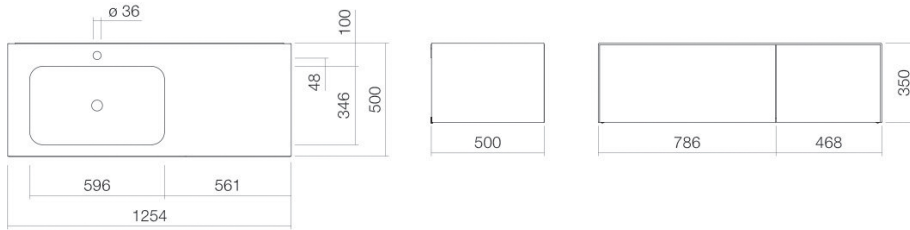

Technical factsheet

Washplace
WP.Folio7
FO series (Folio)
 Item Number:

5158811000

Characteristics

| | |
|--------------------|--|
| Model description | WP.Folio7 |
| Item Number | 5158811000 |
| Material basin | glazed steel white |
| Coating | ProShield |
| Furniture material | MDF silk-matt finish moonstone |
| Dimensions | w/h/d 1254 mm/351 mm/501 mm |
| Form | rectangular |
| Hole | with one tap hole |
| Overflow | without overflow |
| Basin mould | rectangular left Bowl depth 346 mm |
| Net weight | 68 kg |
| Mounting type | wall-hanging |
| Note | washable cabinet, handle-free with push-to-open, two full extensions |

Fittings information

Impact area 130 mm - 165 mm
 from middle of tap hole

Optimal impact on the basin mould with fittings that have a vertical outlet (90 ° angle of impact) and a built-in aerator.

Flow rate chart

Product/tender specifications

Washplace
WP.Folio7
FO series (Folio)
Item Number:

5158811000

Text

Washplace, wall-hanging, rectangular, w/h/d 1254/351/501 mm, sink rectangular, left, w/h/d 596/107/346 mm, glazed steel, white, ProShield, with one tap hole, centred behind mould, without overflow, furniture surface, MDF, silk-matt finish, moonstone, washtable cabinet, handle-free with push-to-open, two full extensions, included fixing set, drain valve, valve cap, white glazed, Ø 74 mm, space-saving bottle trap
