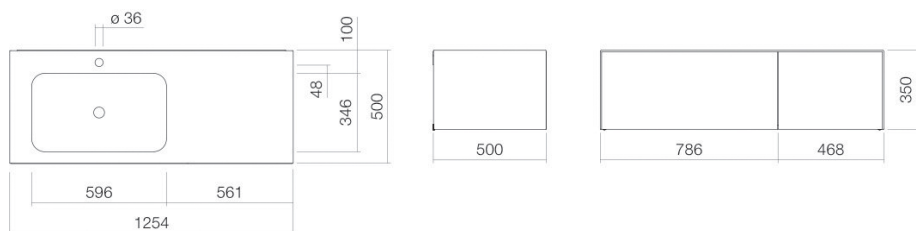

Technical factsheet

Washplace
WP.Folio7
FO series (Folio)
 Item Number:

5158810000

Characteristics

Model description	WP.Folio7
Item Number	5158810000
Material basin	glazed steel white
Coating	ProShield
Furniture material	MDF silk-matt finish grey fossil
Dimensions	w/h/d 1254 mm/351 mm/501 mm
Form	rectangular
Hole	with one tap hole
Overflow	without overflow
Basin mould	rectangular left Bowl depth 346 mm
Net weight	68 kg
Mounting type	wall-hanging
Note	washable cabinet, handle-free with push-to-open, two full extensions

Fittings information

Impact area 130 mm - 165 mm
 from middle of tap hole

Optimal impact on the basin mould with fittings that have a vertical outlet (90 ° angle of impact) and a built-in aerator.

Flow rate chart

Product/tender specifications

Washplace

WP.Folio7

FO series (Folio)

Item Number:

5158810000

Text

Washplace, wall-hanging, rectangular, w/h/d 1254/351/501 mm, sink rectangular, left, w/h/d 596/107/346 mm, glazed steel, white, ProShield, with one tap hole, centred behind mould, without overflow, furniture surface, MDF, silk-matt finish, grey fossil, washtable cabinet, handle-free with push-to-open, two full extensions, included fixing set, drain valve, valve cap, white glazed, Ø 74 mm, space-saving bottle trap
