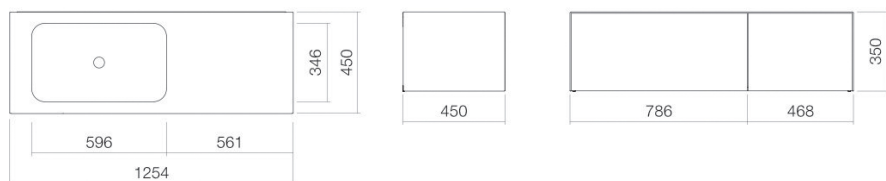

Technical factsheet

Washplace
WP.Folio8
FO series (Folio)

Item Number: 5158511000

Characteristics

Model description	WP.Folio8
Item Number	5158511000
Material basin	glazed steel white
Coating	ProShield
Furniture material	MDF silk-matt finish moonstone
Dimensions	w/h/d 1254 mm/351 mm/451 mm
Form	rectangular
Hole	without tap hole
Overflow	without overflow
Basin mould	rectangular left
Net weight	Bowl depth 346 mm 62 kg
Mounting type	wall-hanging
Note	washable cabinet, handle-free with push-to-open, two full extensions

Fittings information

Impact area 135 mm - 170 mm
 from rear edge of basin

Optimal impact on the basin mould with fittings that have a vertical outlet (90 ° angle of impact) and a built-in aerator.

Flow rate chart

Product/tender specifications

Washplace

WP.Folio8

FO series (Folio)

Item Number:

5158511000

Text

Washplace, wall-hanging, rectangular, w/h/d 1254/351/451 mm, sink rectangular, left, w/h/d 596/107/346 mm, glazed steel, white, ProShield, without tap hole, without overflow, furniture surface, MDF, silk-matt finish, moonstone, washtable cabinet, handle-free with push-to-open, two full extensions, included fixing set, drain valve, valve cap, white glazed, Ø 74 mm, space-saving bottle trap
