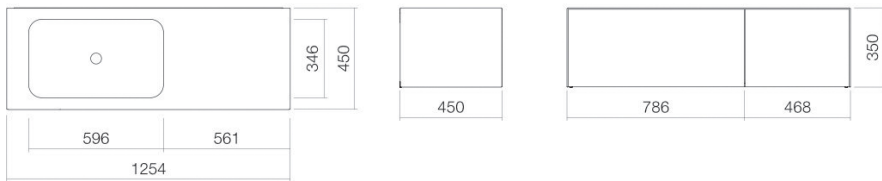

Technical factsheet

Washplace
WP.Folio8
FO series (Folio)
 Item Number:

5158511000

Characteristics

| | |
|--------------------|--|
| Model description | WP.Folio8 |
| Item Number | 5158511000 |
| Material basin | glazed steel |
| | white |
| Coating | ProShield |
| Furniture material | MDF |
| | silk-matt finish |
| | moonstone |
| Dimensions | w/h/d 1254 mm/351 mm/451 mm |
| Form | rectangular |
| Hole | without tap hole |
| Overflow | without overflow |
| Basin mould | rectangular |
| | left |
| | Bowl depth 346 mm |
| Net weight | 62 kg |
| Mounting type | wall-hanging |
| Note | washable cabinet, handle-free with push-to-open, two full extensions |

Fittings information

Impact area 135 mm - 170 mm
from rear edge of basin

Optimal impact on the basin mould with fittings that have a vertical outlet (90 ° angle of impact) and a built-in aerator.

Flow rate chart

Product/tender specifications

Washplace

WP.Folio8

FO series (Folio)

Item Number:

5158511000

Text

Washplace, wall-hanging, rectangular, w/h/d 1254/351/451 mm, sink rectangular, left, w/h/d 596/107/346 mm, glazed steel, white, ProShield, without tap hole, without overflow, furniture surface, MDF, silk-matt finish, moonstone, washtable cabinet, handle-free with push-to-open, two full extensions, included fixing set, drain valve, valve cap, white glazed, Ø 74 mm, space-saving bottle trap
