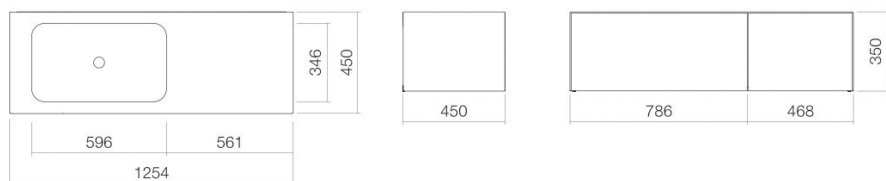

Technical factsheet

Washplace
WP.Folio8
FO series (Folio)
 Item Number:

5158510000

Characteristics

Model description	WP.Folio8
Item Number	5158510000
Material basin	glazed steel
	white
Coating	ProShield
Furniture material	MDF
	silk-matt finish
	grey fossil
Dimensions	w/h/d 1254 mm/351 mm/451 mm
Form	rectangular
Hole	without tap hole
Overflow	without overflow
Basin mould	rectangular
	left
	Bowl depth 346 mm
Net weight	62 kg
Mounting type	wall-hanging
Note	washtable cabinet, handle-free with push-to-open, two full extensions

Fittings information

Impact area 135 mm - 170 mm
from rear edge of basin

Optimal impact on the basin mould with fittings that have a vertical outlet (90 ° angle of impact) and a built-in aerator.

Flow rate chart

Product/tender specifications

Washplace

WP.Folio8

FO series (Folio)

Item Number:

5158510000

Text

Washplace, wall-hanging, rectangular, w/h/d 1254/351/451 mm, sink rectangular, left, w/h/d 596/107/346 mm, glazed steel, white, ProShield, without tap hole, without overflow, furniture surface, MDF, silk-matt finish, grey fossil, washtable cabinet, handle-free with push-to-open, two full extensions, included fixing set, drain valve, valve cap, white glazed, Ø 74 mm, space-saving bottle trap
