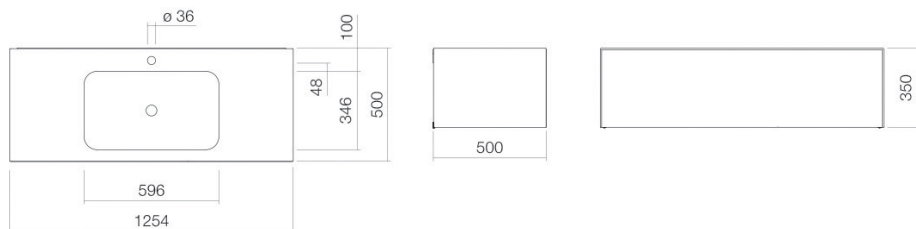

## Characteristics

---

Model description	WP.Folio5
Item Number	5157813000
Material basin	glazed steel white
Coating	ProShield
Furniture material	MDF silk-matt finish shadow earth
Dimensions	w/h/d 1254 mm/351 mm/501 mm
Form	rectangular
Hole	with one tap hole
Overflow	without overflow
Basin mould	rectangular centred Bowl depth 346 mm
Net weight	61,5 kg
Mounting type	wall-hanging
Note	washable cabinet, handle-free with push-to-open, full extension

### Fittings information

Impact area 130 mm - 165 mm  
 from middle of tap hole

Optimal impact on the basin mould with fittings that have a vertical outlet (90 ° angle of impact) and a built-in aerator.

### Text

Washplace, wall-hanging, rectangular, w/h/d 1254/351/501 mm, sink rectangular, centred, w/h/d 596/107/346 mm, glazed steel, white, ProShield, with one tap hole, centred behind mould, without overflow, furniture surface, MDF, silk-matt finish, shadow earth, washtable cabinet, handle-free with push-to-open, full extension, included fixing set, drain valve, valve cap, white glazed, Ø 74 mm, space-saving bottle trap