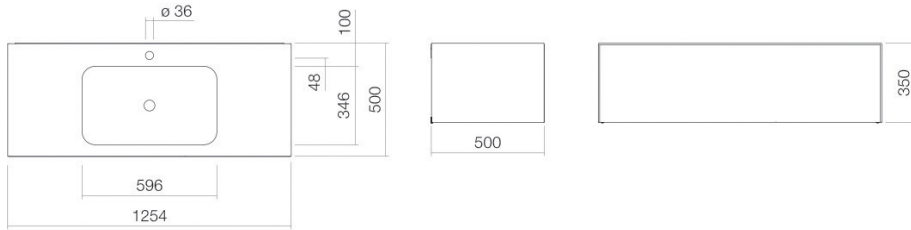

Technical factsheet

Washplace
WP.Folio5
FO series (Folio)

Item Number: 5157813000

Characteristics

Model description	WP.Folio5
Item Number	5157813000
Material basin	glazed steel white
Coating	ProShield
Furniture material	MDF silk-matt finish shadow earth
Dimensions	w/h/d 1254 mm/351 mm/501 mm
Form	rectangular
Hole	with one tap hole
Overflow	without overflow
Basin mould	rectangular centred Bowl depth 346 mm
Net weight	61,5 kg
Mounting type	wall-hanging
Note	washable cabinet, handle-free with push-to-open, full extension

Fittings information

Impact area 130 mm - 165 mm
 from middle of tap hole

Optimal impact on the basin mould with fittings that have a vertical outlet (90 ° angle of impact) and a built-in aerator.

Flow rate chart

Product/tender specifications

Washplace

WP.Folio5

FO series (Folio)

Item Number:

5157813000

Text

Washplace, wall-hanging, rectangular, w/h/d 1254/351/501 mm, sink rectangular, centred, w/h/d 596/107/346 mm, glazed steel, white, ProShield, with one tap hole, centred behind mould, without overflow, furniture surface, MDF, silk-matt finish, shadow earth, washtable cabinet, handle-free with push-to-open, full extension, included fixing set, drain valve, valve cap, white glazed, Ø 74 mm, space-saving bottle trap
