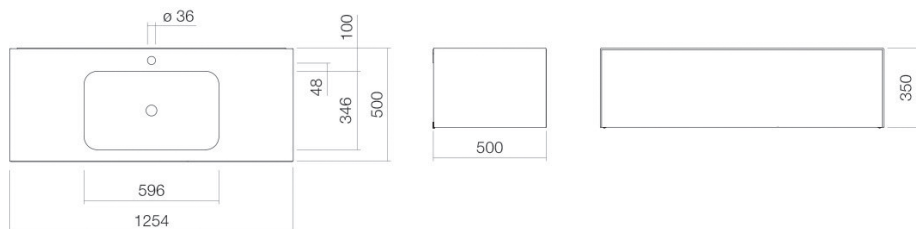

Technical factsheet

Washplace
WP.Folio5
FO series (Folio)

Item Number: 5157810000

Characteristics

Model description	WP.Folio5
Item Number	5157810000
Material basin	glazed steel white
Coating	ProShield
Furniture material	MDF silk-matt finish grey fossil
Dimensions	w/h/d 1254 mm/351 mm/501 mm
Form	rectangular
Hole	with one tap hole
Overflow	without overflow
Basin mould	rectangular centred Bowl depth 346 mm
Net weight	61,5 kg
Mounting type	wall-hanging
Note	washable cabinet, handle-free with push-to-open, full extension

Fittings information

Impact area 130 mm - 165 mm
 from middle of tap hole

Optimal impact on the basin mould with fittings that have a vertical outlet (90 ° angle of impact) and a built-in aerator.

Flow rate chart

Product/tender specifications

Washplace

WP.Folio5

FO series (Folio)

Item Number:

5157810000

Text

Washplace, wall-hanging, rectangular, w/h/d 1254/351/501 mm, sink rectangular, centred, w/h/d 596/107/346 mm, glazed steel, white, ProShield, with one tap hole, centred behind mould, without overflow, furniture surface, MDF, silk-matt finish, grey fossil, washtable cabinet, handle-free with push-to-open, full extension, included fixing set, drain valve, valve cap, white glazed, Ø 74 mm, space-saving bottle trap
