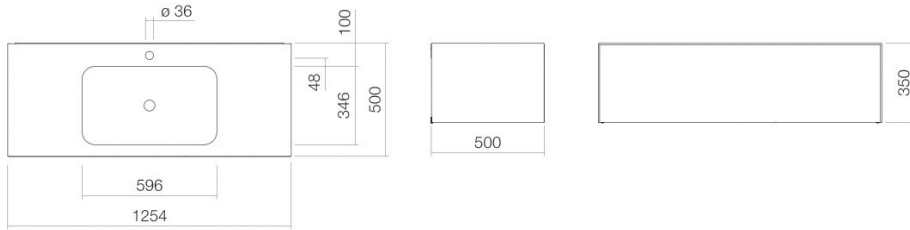

## Technical factsheet

---

**Washplace**  
**WP.Folio5**  
**FO series (Folio)**  
 Item Number:

5157810000

## Characteristics

---

Model description	WP.Folio5
Item Number	5157810000
Material basin	glazed steel white
Coating	ProShield
Furniture material	MDF silk-matt finish grey fossil
Dimensions	w/h/d 1254 mm/351 mm/501 mm
Form	rectangular
Hole	with one tap hole
Overflow	without overflow
Basin mould	rectangular centred Bowl depth 346 mm
Net weight	61,5 kg
Mounting type	wall-hanging
Note	washable cabinet, handle-free with push-to-open, full extension

### Fittings information

Impact area 130 mm - 165 mm  
 from middle of tap hole

Optimal impact on the basin mould with fittings that have a vertical outlet (90 ° angle of impact) and a built-in aerator.

### Text

Washplace, wall-hanging, rectangular, w/h/d 1254/351/501 mm, sink rectangular, centred, w/h/d 596/107/346 mm, glazed steel, white, ProShield, with one tap hole, centred behind mould, without overflow, furniture surface, MDF, silk-matt finish, grey fossil, washtable cabinet, handle-free with push-to-open, full extension, included fixing set, drain valve, valve cap, white glazed, Ø 74 mm, space-saving bottle trap