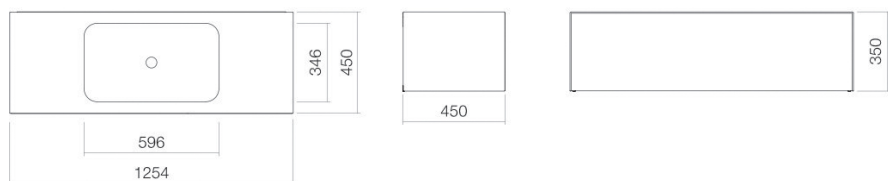

Technical factsheet

Washplace
WP.Folio6
FO series (Folio)
 Item Number:

5157516000

Characteristics

Model description	WP.Folio6
Item Number	5157516000
Material basin	glazed steel
	white
Coating	ProShield
Furniture material	MDF
	wood effect laminate
	brushed oak
Dimensions	w/h/d 1254 mm/351 mm/451 mm
Form	rectangular
Hole	without tap hole
Overflow	without overflow
Basin mould	rectangular
	centred
	Bowl depth 346 mm
Net weight	56,5 kg
Mounting type	wall-hanging
Note	washable cabinet, handle-free with push-to-open, full extension

Fittings information

Impact area 135 mm - 170 mm
 from rear edge of basin

Optimal impact on the basin mould with fittings that have a vertical outlet (90 ° angle of impact) and a built-in aerator.

Flow rate chart

Product/tender specifications

Washplace

WP.Folio6

FO series (Folio)

Item Number:

5157516000

Text

Washplace, wall-hanging, rectangular, w/h/d 1254/351/451 mm, sink rectangular, centred, w/h/d 596/107/346 mm, glazed steel, white, ProShield, without tap hole, without overflow, furniture surface, MDF, wood effect laminate, brushed oak, washable cabinet, handle-free with push-to-open, full extension, included fixing set, drain valve, valve cap, white glazed, Ø 74 mm, space-saving bottle trap
