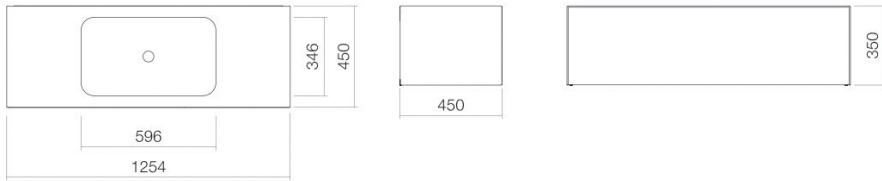

## Technical factsheet

---

**Washplace**  
**WP.Folio6**  
**FO series (Folio)**

Item Number: 5157516000

## Characteristics

---

Model description	WP.Folio6
Item Number	5157516000
Material basin	glazed steel
	white
Coating	ProShield
Furniture material	MDF
	wood effect laminate
	brushed oak
Dimensions	w/h/d 1254 mm/351 mm/451 mm
Form	rectangular
Hole	without tap hole
Overflow	without overflow
Basin mould	rectangular
	centred
	Bowl depth 346 mm
Net weight	56,5 kg
Mounting type	wall-hanging
Note	washable cabinet, handle-free with push-to-open, full extension

### Fittings information

Impact area 135 mm - 170 mm  
 from rear edge of basin

Optimal impact on the basin mould with fittings that have a vertical outlet (90 ° angle of impact) and a built-in aerator.

### Text

Washplace, wall-hanging, rectangular, w/h/d 1254/351/451 mm, sink rectangular, centred, w/h/d 596/107/346 mm, glazed steel, white, ProShield, without tap hole, without overflow, furniture surface, MDF, wood effect laminate, brushed oak, washable cabinet, handle-free with push-to-open, full extension, included fixing set, drain valve, valve cap, white glazed, Ø 74 mm, space-saving bottle trap