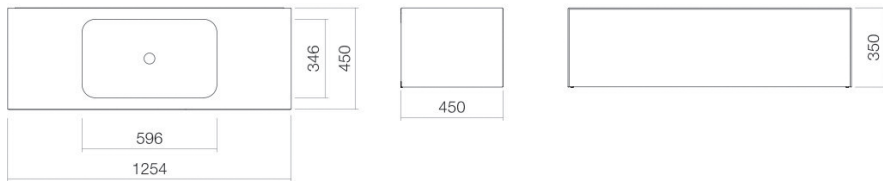

Technical factsheet

Washplace
WP.Folio6
FO series (Folio)
 Item Number:

5157513000

Characteristics

Model description	WP.Folio6
Item Number	5157513000
Material basin	glazed steel white
Coating	ProShield
Furniture material	MDF silk-matt finish shadow earth
Dimensions	w/h/d 1254 mm/351 mm/451 mm
Form	rectangular
Hole	without tap hole
Overflow	without overflow
Basin mould	rectangular centred Bowl depth 346 mm
Net weight	56,5 kg
Mounting type	wall-hanging
Note	washable cabinet, handle-free with push-to-open, full extension

Fittings information

Impact area 135 mm - 170 mm
 from rear edge of basin

Optimal impact on the basin mould with fittings that have a vertical outlet (90 ° angle of impact) and a built-in aerator.

Flow rate chart

Product/tender specifications

Washplace

WP.Folio6

FO series (Folio)

Item Number:

5157513000

Text

Washplace, wall-hanging, rectangular, w/h/d 1254/351/451 mm, sink rectangular, centred, w/h/d 596/107/346 mm, glazed steel, white, ProShield, without tap hole, without overflow, furniture surface, MDF, silk-matt finish, shadow earth, washable cabinet, handle-free with push-to-open, full extension, included fixing set, drain valve, valve cap, white glazed, Ø 74 mm, space-saving bottle trap
