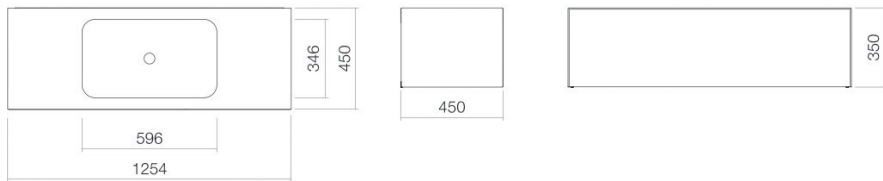

## Technical factsheet

---

**Washplace**  
**WP.Folio6**  
**FO series (Folio)**  
 Item Number:

5157511000

## Characteristics

---

Model description	WP.Folio6
Item Number	5157511000
Material basin	glazed steel
	white
Coating	ProShield
Furniture material	MDF
	silk-matt finish
	moonstone
Dimensions	w/h/d 1254 mm/351 mm/451 mm
Form	rectangular
Hole	without tap hole
Overflow	without overflow
Basin mould	rectangular
	centred
	Bowl depth 346 mm
Net weight	56,5 kg
Mounting type	wall-hanging
Note	washable cabinet, handle-free with push-to-open, full extension

### Fittings information

Impact area 135 mm - 170 mm  
 from rear edge of basin

Optimal impact on the basin mould with fittings that have a vertical outlet (90 ° angle of impact) and a built-in aerator.

### Text

Washplace, wall-hanging, rectangular, w/h/d 1254/351/451 mm, sink rectangular, centred, w/h/d 596/107/346 mm, glazed steel, white, ProShield, without tap hole, without overflow, furniture surface, MDF, silk-matt finish, moonstone, washable cabinet, handle-free with push-to-open, full extension, included fixing set, drain valve, valve cap, white glazed, Ø 74 mm, space-saving bottle trap