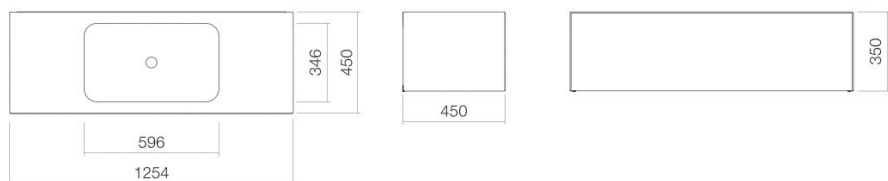

Technical factsheet

Washplace
WP.Folio6
FO series (Folio)
 Item Number:

5157511000

Characteristics

Model description	WP.Folio6
Item Number	5157511000
Material basin	glazed steel
	white
Coating	ProShield
Furniture material	MDF
	silk-matt finish
	moonstone
Dimensions	w/h/d 1254 mm/351 mm/451 mm
Form	rectangular
Hole	without tap hole
Overflow	without overflow
Basin mould	rectangular
	centred
	Bowl depth 346 mm
Net weight	56,5 kg
Mounting type	wall-hanging
Note	washable cabinet, handle-free with push-to-open, full extension

Fittings information

Impact area 135 mm - 170 mm
 from rear edge of basin

Optimal impact on the basin mould with fittings that have a vertical outlet (90 ° angle of impact) and a built-in aerator.

Flow rate chart

Product/tender specifications

Washplace

WP.Folio6

FO series (Folio)

Item Number:

5157511000

Text

Washplace, wall-hanging, rectangular, w/h/d 1254/351/451 mm, sink rectangular, centred, w/h/d 596/107/346 mm, glazed steel, white, ProShield, without tap hole, without overflow, furniture surface, MDF, silk-matt finish, moonstone, washable cabinet, handle-free with push-to-open, full extension, included fixing set, drain valve, valve cap, white glazed, Ø 74 mm, space-saving bottle trap
