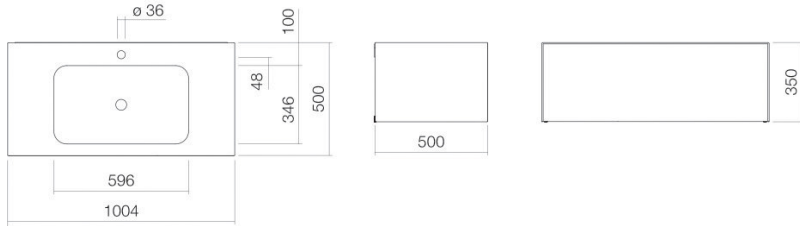

## Characteristics

---

Model description	WP.Folio3
Item Number	5156814000
Material basin	glazed steel white
Coating	ProShield
Furniture material	MDF silk-matt finish white
Dimensions	w/h/d 1004 mm/351 mm/501 mm
Form	rectangular
Hole	with one tap hole
Overflow	without overflow
Basin mould	rectangular centred Bowl depth 346 mm
Net weight	53 kg
Mounting type	wall-hanging
Note	washable cabinet, handle-free with push-to-open, full extension

### Fittings information

Impact area 130 mm - 165 mm  
from middle of tap hole

Optimal impact on the basin mould with fittings that have a vertical outlet (90 ° angle of impact) and a built-in aerator.

### Text

Washplace, wall-hanging, rectangular, w/h/d 1004/351/501 mm, sink rectangular, centred, w/h/d 596/107/346 mm, glazed steel, white, ProShield, with one tap hole, centred behind mould, without overflow, furniture surface, MDF, silk-matt finish, white, washtable cabinet, handle-free with push-to-open, full extension, included fixing set, drain valve, valve cap, white glazed, Ø 74 mm, space-saving bottle trap