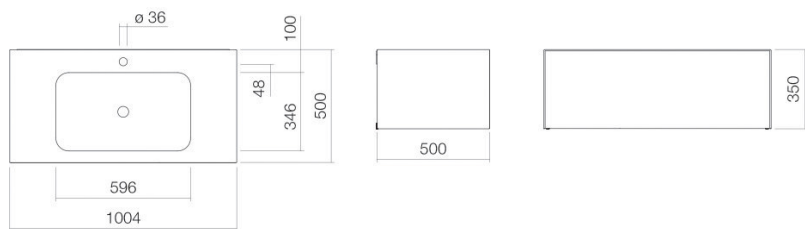

## Characteristics

---

Model description	WP.Folio3
Item Number	5156814000
Material basin	glazed steel white
Coating	ProShield
Furniture material	MDF silk-matt finish white
Dimensions	w/h/d 1004 mm/351 mm/501 mm
Form	rectangular
Hole	with one tap hole
Overflow	without overflow
Basin mould	rectangular centred Bowl depth 346 mm
Net weight	53 kg
Mounting type	wall-hanging
Note	washable cabinet, handle-free with push-to-open, full extension

### Fittings information

Impact area 130 mm - 165 mm  
 from middle of tap hole

Optimal impact on the basin mould with fittings that have a vertical outlet (90 ° angle of impact) and a built-in aerator.

### Text

Washplace, wall-hanging, rectangular, w/h/d 1004/351/501 mm, sink rectangular, centred, w/h/d 596/107/346 mm, glazed steel, white, ProShield, with one tap hole, centred behind mould, without overflow, furniture surface, MDF, silk-matt finish, white, washtable cabinet, handle-free with push-to-open, full extension, included fixing set, drain valve, valve cap, white glazed, Ø 74 mm, space-saving bottle trap