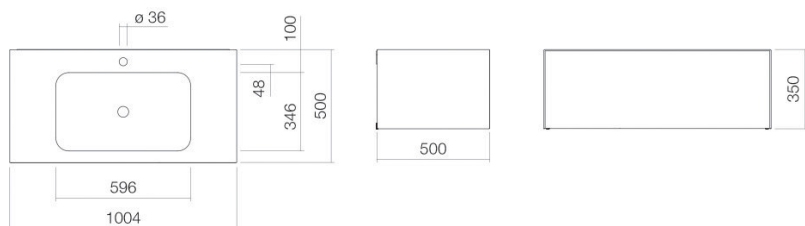

## Characteristics

---

Model description	WP.Folio3
Item Number	5156813000
Material basin	glazed steel white
Coating	ProShield
Furniture material	MDF silk-matt finish shadow earth
Dimensions	w/h/d 1004 mm/351 mm/501 mm
Form	rectangular
Hole	with one tap hole
Overflow	without overflow
Basin mould	rectangular centred Bowl depth 346 mm
Net weight	53 kg
Mounting type	wall-hanging
Note	washable cabinet, handle-free with push-to-open, full extension

### Fittings information

Impact area 130 mm - 165 mm  
 from middle of tap hole

Optimal impact on the basin mould with fittings that have a vertical outlet (90 ° angle of impact) and a built-in aerator.

## Flow rate chart

### Text

Washplace, wall-hanging, rectangular, w/h/d 1004/351/501 mm, sink rectangular, centred, w/h/d 596/107/346 mm, glazed steel, white, ProShield, with one tap hole, centred behind mould, without overflow, furniture surface, MDF, silk-matt finish, shadow earth, washtable cabinet, handle-free with push-to-open, full extension, included fixing set, drain valve, valve cap, white glazed, Ø 74 mm, space-saving bottle trap