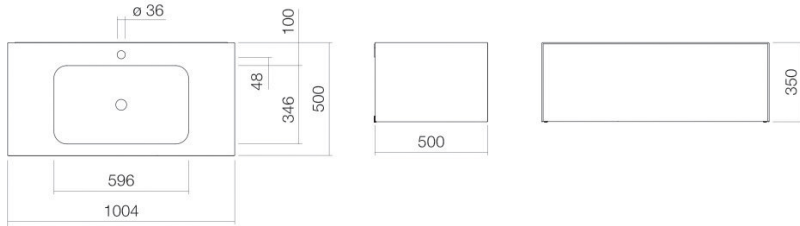

Technical factsheet

Washplace
WP.Folio3
FO series (Folio)

Item Number: 5156811000

Characteristics

Model description	WP.Folio3
Item Number	5156811000
Material basin	glazed steel white
Coating	ProShield
Furniture material	MDF silk-matt finish moonstone
Dimensions	w/h/d 1004 mm/351 mm/501 mm
Form	rectangular
Hole	with one tap hole
Overflow	without overflow
Basin mould	rectangular centred Bowl depth 346 mm
Net weight	53 kg
Mounting type	wall-hanging
Note	washable cabinet, handle-free with push-to-open, full extension

Fittings information

Impact area 130 mm - 165 mm
 from middle of tap hole

Optimal impact on the basin mould with fittings that have a vertical outlet (90 ° angle of impact) and a built-in aerator.

Flow rate chart

Product/tender specifications

Washplace

WP.Folio3

FO series (Folio)

Item Number:

5156811000

Text

Washplace, wall-hanging, rectangular, w/h/d 1004/351/501 mm, sink rectangular, centred, w/h/d 596/107/346 mm, glazed steel, white, ProShield, with one tap hole, centred behind mould, without overflow, furniture surface, MDF, silk-matt finish, moonstone, washable cabinet, handle-free with push-to-open, full extension, included fixing set, drain valve, valve cap, white glazed, Ø 74 mm, space-saving bottle trap
