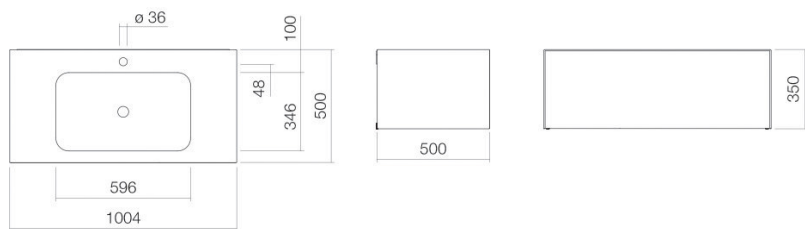

Technical factsheet

Washplace
WP.Folio3
FO series (Folio)

Item Number: 5156811000

Characteristics

Model description	WP.Folio3
Item Number	5156811000
Material basin	glazed steel white
Coating	ProShield
Furniture material	MDF silk-matt finish moonstone
Dimensions	w/h/d 1004 mm/351 mm/501 mm
Form	rectangular
Hole	with one tap hole
Overflow	without overflow
Basin mould	rectangular centred Bowl depth 346 mm
Net weight	53 kg
Mounting type	wall-hanging
Note	washable cabinet, handle-free with push-to-open, full extension

Fittings information

Impact area 130 mm - 165 mm
 from middle of tap hole

Optimal impact on the basin mould with fittings that have a vertical outlet (90 ° angle of impact) and a built-in aerator.

Flow rate chart

Product/tender specifications

Washplace

WP.Folio3

FO series (Folio)

Item Number:

5156811000

Text

Washplace, wall-hanging, rectangular, w/h/d 1004/351/501 mm, sink rectangular, centred, w/h/d 596/107/346 mm, glazed steel, white, ProShield, with one tap hole, centred behind mould, without overflow, furniture surface, MDF, silk-matt finish, moonstone, washable cabinet, handle-free with push-to-open, full extension, included fixing set, drain valve, valve cap, white glazed, Ø 74 mm, space-saving bottle trap
