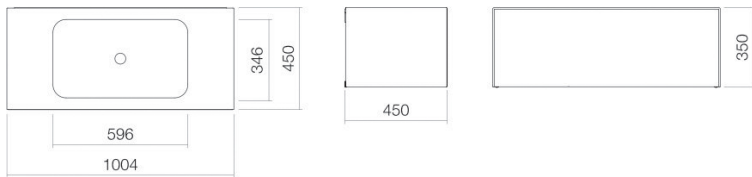

## Characteristics

---

Model description	WP.Folio4
Item Number	5156514000
Material basin	glazed steel
	white
Coating	ProShield
Furniture material	MDF
	silk-matt finish
	white
Dimensions	w/h/d 1004 mm/351 mm/451 mm
Form	rectangular
Hole	without tap hole
Overflow	without overflow
Basin mould	rectangular
	centred
	Bowl depth 346 mm
Net weight	50,5 kg
Mounting type	wall-hanging
Note	washable cabinet, handle-free with push-to-open, full extension

### Fittings information

Impact area 135 mm - 170 mm  
 from rear edge of basin

Optimal impact on the basin mould with fittings that have a vertical outlet (90 ° angle of impact) and a built-in aerator.