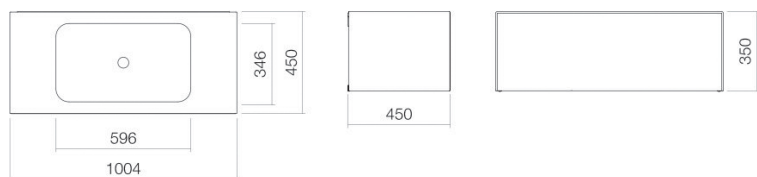

Technical factsheet

Washplace
WP.Folio4
FO series (Folio)

Item Number: 5156513000

Characteristics

Model description	WP.Folio4
Item Number	5156513000
Material basin	glazed steel
	white
Coating	ProShield
Furniture material	MDF
	silk-matt finish
	shadow earth
Dimensions	w/h/d 1004 mm/351 mm/451 mm
Form	rectangular
Hole	without tap hole
Overflow	without overflow
Basin mould	rectangular
	centred
	Bowl depth 346 mm
Net weight	50,5 kg
Mounting type	wall-hanging
Note	washable cabinet, handle-free with push-to-open, full extension

Fittings information

Impact area 135 mm - 170 mm
 from rear edge of basin

Optimal impact on the basin mould with fittings that have a vertical outlet (90 ° angle of impact) and a built-in aerator.

Flow rate chart

Product/tender specifications

Washplace

WP.Folio4

FO series (Folio)

Item Number:

5156513000

Text

Washplace, wall-hanging, rectangular, w/h/d 1004/351/451 mm, sink rectangular, centred, w/h/d 596/107/346 mm, glazed steel, white, ProShield, without tap hole, without overflow, furniture surface, MDF, silk-matt finish, shadow earth, washable cabinet, handle-free with push-to-open, full extension, included fixing set, drain valve, valve cap, white glazed, Ø 74 mm, space-saving bottle trap
