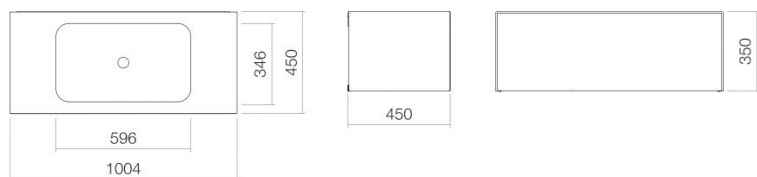

Technical factsheet

Washplace
WP.Folio4
FO series (Folio)
 Item Number:

5156512000

Characteristics

Model description	WP.Folio4
Item Number	5156512000
Material basin	glazed steel
	white
Furniture material	MDF
	silk-matt finish
	aubergine
Dimensions	w/h/d 1004 mm/351 mm/451 mm
Form	rectangular
Hole	without tap hole
Overflow	without overflow
Basin mould	rectangular
	centred
	Bowl depth 346 mm
Net weight	50,5 kg
Mounting type	wall-hanging
Note	washable cabinet, handle-free with push-to-open, full extension
Fittings information	Impact area 135 mm - 170 mm from rear edge of basin
Optimal impact on the basin mould with fittings that have a vertical outlet (90 ° angle of impact) and a built-in aerator.	

Flow rate chart

Product/tender specifications

Washplace

WP.Folio4

FO series (Folio)

Item Number:

5156512000

Text

Washplace, wall-hanging, rectangular, w/h/d 1004/351/451 mm, sink rectangular, centred, w/h/d 596/107/346 mm, glazed steel, white, without tap hole, without overflow, furniture surface, MDF, silk-matt finish, aubergine, washtable cabinet, handle-free with push-to-open, full extension, included fixing set, drain valve, valve cap, white glazed, Ø 74 mm, space-saving bottle trap
