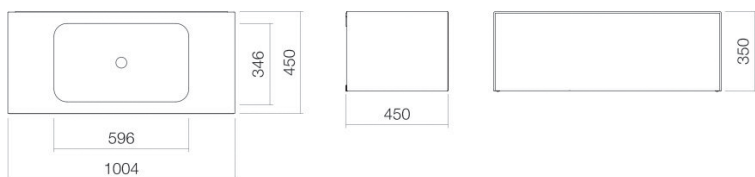

Technical factsheet

Washplace
WP.Folio4
FO series (Folio)
 Item Number:

5156511000

Characteristics

Model description	WP.Folio4
Item Number	5156511000
Material basin	glazed steel
	white
Coating	ProShield
Furniture material	MDF
	silk-matt finish
	moonstone
Dimensions	w/h/d 1004 mm/351 mm/451 mm
Form	rectangular
Hole	without tap hole
Overflow	without overflow
Basin mould	rectangular
	centred
	Bowl depth 346 mm
Net weight	50,5 kg
Mounting type	wall-hanging
Note	washable cabinet, handle-free with push-to-open, full extension

Fittings information

Impact area 135 mm - 170 mm
 from rear edge of basin

Optimal impact on the basin mould with fittings that have a vertical outlet (90 ° angle of impact) and a built-in aerator.

Flow rate chart

Product/tender specifications

Washplace

WP.Folio4

FO series (Folio)

Item Number:

5156511000

Text

Washplace, wall-hanging, rectangular, w/h/d 1004/351/451 mm, sink rectangular, centred, w/h/d 596/107/346 mm, glazed steel, white, ProShield, without tap hole, without overflow, furniture surface, MDF, silk-matt finish, moonstone, washable cabinet, handle-free with push-to-open, full extension, included fixing set, drain valve, valve cap, white glazed, Ø 74 mm, space-saving bottle trap
