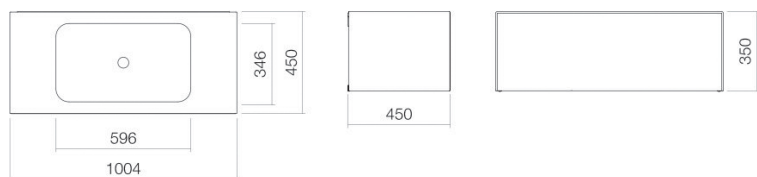

Technical factsheet

Washplace
WP.Folio4
FO series (Folio)
 Item Number:

5156510000

Characteristics

Model description	WP.Folio4
Item Number	5156510000
Material basin	glazed steel white
Coating	ProShield
Furniture material	MDF silk-matt finish grey fossil
Dimensions	w/h/d 1004 mm/351 mm/451 mm
Form	rectangular
Hole	without tap hole
Overflow	without overflow
Basin mould	rectangular centred Bowl depth 346 mm
Net weight	50,5 kg
Mounting type	wall-hanging
Note	washable cabinet, handle-free with push-to-open, full extension

Fittings information

Impact area 135 mm - 170 mm
 from rear edge of basin

Optimal impact on the basin mould with fittings that have a vertical outlet (90 ° angle of impact) and a built-in aerator.

Flow rate chart

Product/tender specifications

Washplace

WP.Folio4

FO series (Folio)

Item Number:

5156510000

Text

Washplace, wall-hanging, rectangular, w/h/d 1004/351/451 mm, sink rectangular, centred, w/h/d 596/107/346 mm, glazed steel, white, ProShield, without tap hole, without overflow, furniture surface, MDF, silk-matt finish, grey fossil, washtable cabinet, handle-free with push-to-open, full extension, included fixing set, drain valve, valve cap, white glazed, Ø 74 mm, space-saving bottle trap
