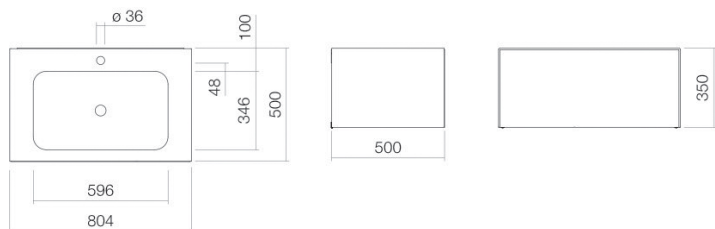

## Characteristics

---

Model description	WP.Folio1
Item Number	5155816000
Material basin	glazed steel
	white
Coating	ProShield
Furniture material	MDF
	wood effect laminate
	brushed oak
Dimensions	w/h/d 804 mm/351 mm/501 mm
Form	rectangular
Hole	with one tap hole
Overflow	without overflow
Basin mould	rectangular
	centred
	Bowl depth 346 mm
Net weight	42,5 kg
Mounting type	wall-hanging
Note	washable cabinet, handle-free with push-to-open, full extension

### Fittings information

Impact area 130 mm - 165 mm  
 from middle of tap hole

Optimal impact on the basin mould with fittings that have a vertical outlet (90 ° angle of impact) and a built-in aerator.

### Text

Washplace, wall-hanging, rectangular, w/h/d 804/351/501 mm, sink rectangular, centred, w/h/d 596/107/346 mm, glazed steel, white, ProShield, with one tap hole, centred behind mould, without overflow, furniture surface, MDF, wood effect laminate, brushed oak, washtable cabinet, handle-free with push-to-open, full extension, included fixing set, drain valve, valve cap, white glazed, Ø 74 mm, space-saving bottle trap