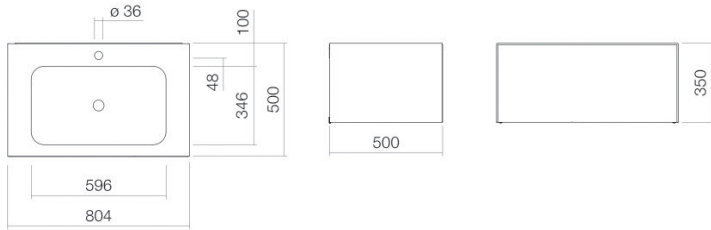

Technical factsheet

Washplace
WP.Folio1
FO series (Folio)
 Item Number:

5155814000

Characteristics

Model description	WP.Folio1
Item Number	5155814000
Material basin	glazed steel
	white
Coating	ProShield
Furniture material	MDF
	silk-matt finish
	white
Dimensions	w/h/d 804 mm/351 mm/501 mm
Form	rectangular
Hole	with one tap hole
Overflow	without overflow
Basin mould	rectangular
	centred
	Bowl depth 346 mm
Net weight	42,5 kg
Mounting type	wall-hanging
Note	washable cabinet, handle-free with push-to-open, full extension

Fittings information

Impact area 130 mm - 165 mm
 from middle of tap hole

Optimal impact on the basin mould with fittings that have a vertical outlet (90 ° angle of impact) and a built-in aerator.

Flow rate chart

Product/tender specifications

Washplace

WP.Folio1

FO series (Folio)

Item Number:

5155814000

Text

Washplace, wall-hanging, rectangular, w/h/d 804/351/501 mm, sink rectangular, centred, w/h/d 596/107/346 mm, glazed steel, white, ProShield, with one tap hole, centred behind mould, without overflow, furniture surface, MDF, silk-matt finish, white, washable cabinet, handle-free with push-to-open, full extension, included fixing set, drain valve, valve cap, white glazed, Ø 74 mm, space-saving bottle trap
