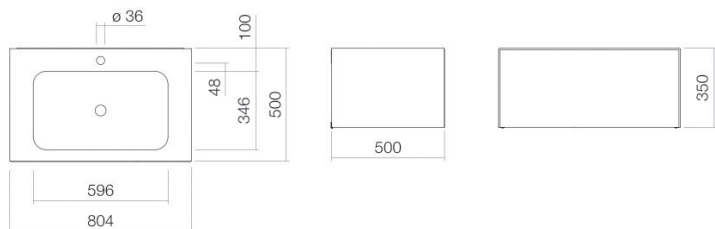

## Characteristics

---

Model description	WP.Folio1
Item Number	5155814000
Material basin	glazed steel white
Coating	ProShield
Furniture material	MDF silk-matt finish white
Dimensions	w/h/d 804 mm/351 mm/501 mm
Form	rectangular
Hole	with one tap hole
Overflow	without overflow
Basin mould	rectangular centred Bowl depth 346 mm
Net weight	42,5 kg
Mounting type	wall-hanging
Note	washable cabinet, handle-free with push-to-open, full extension

### Fittings information

Impact area 130 mm - 165 mm  
from middle of tap hole

Optimal impact on the basin mould with fittings that have a vertical outlet (90 ° angle of impact) and a built-in aerator.

### Text

Washplace, wall-hanging, rectangular, w/h/d 804/351/501 mm, sink rectangular, centred, w/h/d 596/107/346 mm, glazed steel, white, ProShield, with one tap hole, centred behind mould, without overflow, furniture surface, MDF, silk-matt finish, white, washable cabinet, handle-free with push-to-open, full extension, included fixing set, drain valve, valve cap, white glazed, Ø 74 mm, space-saving bottle trap