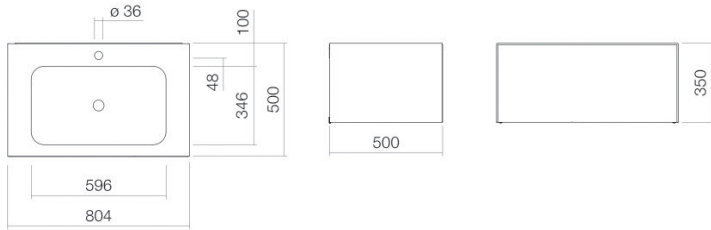

## Characteristics

---

|                    |   |
|--------------------|---|
| Model description  | WP.Folio1   |
| Item Number        | 5155813000  |
| Material basin     | glazed steel  |
|                    | white   |
| Coating            | ProShield   |
| Furniture material | MDF   |
|                    | silk-matt finish  |
|                    | shadow earth  |
| Dimensions         | w/h/d 804 mm/351 mm/501 mm                                      |
| Form               | rectangular   |
| Hole               | with one tap hole   |
| Overflow           | without overflow  |
| Basin mould        | rectangular   |
|                    | centred   |
|                    | Bowl depth 346 mm   |
| Net weight         | 42,5 kg   |
| Mounting type      | wall-hanging  |
| Note               | washable cabinet, handle-free with push-to-open, full extension |

### Fittings information

Impact area 130 mm - 165 mm  
 from middle of tap hole

Optimal impact on the basin mould with fittings that have a vertical outlet (90 ° angle of impact) and a built-in aerator.

### Text

Washplace, wall-hanging, rectangular, w/h/d 804/351/501 mm, sink rectangular, centred, w/h/d 596/107/346 mm, glazed steel, white, ProShield, with one tap hole, centred behind mould, without overflow, furniture surface, MDF, silk-matt finish, shadow earth, washable cabinet, handle-free with push-to-open, full extension, included fixing set, drain valve, valve cap, white glazed, Ø 74 mm, space-saving bottle trap