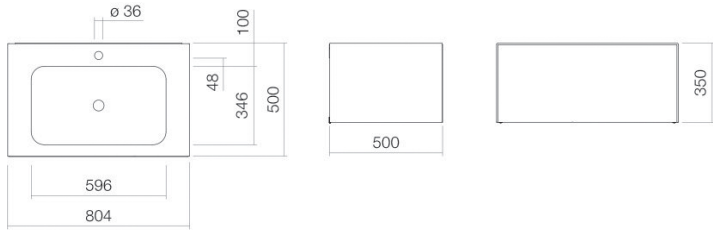

Technical factsheet

Washplace
WP.Folio1
FO series (Folio)
 Item Number:

5155811000

Characteristics

| | |
|--------------------|---|
| Model description | WP.Folio1 |
| Item Number | 5155811000 |
| Material basin | glazed steel white |
| Coating | ProShield |
| Furniture material | MDF silk-matt finish moonstone |
| Dimensions | w/h/d 804 mm/351 mm/501 mm |
| Form | rectangular |
| Hole | with one tap hole |
| Overflow | without overflow |
| Basin mould | rectangular centred Bowl depth 346 mm |
| Net weight | 42,5 kg |
| Mounting type | wall-hanging |
| Note | washable cabinet, handle-free with push-to-open, full extension |

Fittings information

Impact area 130 mm - 165 mm
 from middle of tap hole

Optimal impact on the basin mould with fittings that have a vertical outlet (90 ° angle of impact) and a built-in aerator.

Flow rate chart

Product/tender specifications

Washplace

WP.Folio1

FO series (Folio)

Item Number:

5155811000

Text

Washplace, wall-hanging, rectangular, w/h/d 804/351/501 mm, sink rectangular, centred, w/h/d 596/107/346 mm, glazed steel, white, ProShield, with one tap hole, centred behind mould, without overflow, furniture surface, MDF, silk-matt finish, moonstone, washable cabinet, handle-free with push-to-open, full extension, included fixing set, drain valve, valve cap, white glazed, Ø 74 mm, space-saving bottle trap
