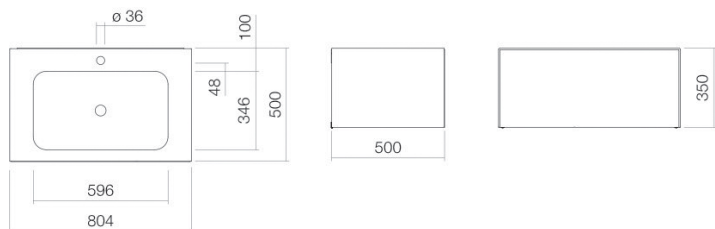

## Characteristics

---

Model description	WP.Folio1
Item Number	5155810000
Material basin	glazed steel white
Coating	ProShield
Furniture material	MDF silk-matt finish grey fossil
Dimensions	w/h/d 804 mm/351 mm/501 mm
Form	rectangular
Hole	with one tap hole
Overflow	without overflow
Basin mould	rectangular centred
Net weight	Bowl depth 346 mm 42,5 kg
Mounting type	wall-hanging
Note	washable cabinet, handle-free with push-to-open, full extension

### Fittings information

Impact area 130 mm - 165 mm  
from middle of tap hole

Optimal impact on the basin mould with fittings that have a vertical outlet (90 ° angle of impact) and a built-in aerator.

### Text

Washplace, wall-hanging, rectangular, w/h/d 804/351/501 mm, sink rectangular, centred, w/h/d 596/107/346 mm, glazed steel, white, ProShield, with one tap hole, centred behind mould, without overflow, furniture surface, MDF, silk-matt finish, grey fossil, washtable cabinet, handle-free with push-to-open, full extension, included fixing set, drain valve, valve cap, white glazed, Ø 74 mm, space-saving bottle trap