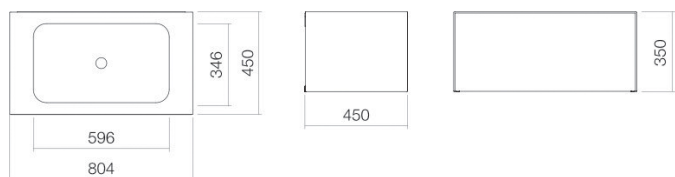

Technical factsheet

Washplace
WP.Folio2
FO series (Folio)
 Item Number:

5155516000

Characteristics

Model description	WP.Folio2
Item Number	5155516000
Material basin	glazed steel
	white
Coating	ProShield
Furniture material	MDF
	wood effect laminate
	brushed oak
Dimensions	w/h/d 804 mm/351 mm/451 mm
Form	rectangular
Hole	without tap hole
Overflow	without overflow
Basin mould	rectangular
	centred
	Bowl depth 346 mm
Net weight	40,5 kg
Mounting type	wall-hanging
Note	washable cabinet, handle-free with push-to-open, full extension

Fittings information

Impact area 135 mm - 170 mm
 from rear edge of basin

Optimal impact on the basin mould with fittings that have a vertical outlet (90 ° angle of impact) and a built-in aerator.

Flow rate chart

Product/tender specifications

Washplace

WP.Folio2

FO series (Folio)

Item Number:

5155516000

Text

Washplace, wall-hanging, rectangular, w/h/d 804/351/451 mm, sink rectangular, centred, w/h/d 596/107/346 mm, glazed steel, white, ProShield, without tap hole, without overflow, furniture surface, MDF, wood effect laminate, brushed oak, washable cabinet, handle-free with push-to-open, full extension, included fixing set, drain valve, valve cap, white glazed, Ø 74 mm, space-saving bottle trap
