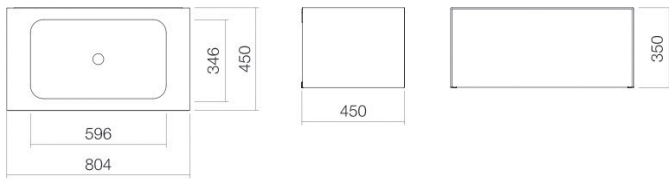

Technical factsheet

Washplace
WP.Folio2
FO series (Folio)
 Item Number:

5155514000

Characteristics

Model description	WP.Folio2
Item Number	5155514000
Material basin	glazed steel
	white
Coating	ProShield
Furniture material	MDF
	silk-matt finish
	white
Dimensions	w/h/d 804 mm/351 mm/451 mm
Form	rectangular
Hole	without tap hole
Overflow	without overflow
Basin mould	rectangular
	centred
	Bowl depth 346 mm
Net weight	40,5 kg
Mounting type	wall-hanging
Note	washable cabinet, handle-free with push-to-open, full extension

Fittings information

Impact area 135 mm - 170 mm
 from rear edge of basin

Optimal impact on the basin mould with fittings that have a vertical outlet (90 ° angle of impact) and a built-in aerator.

Flow rate chart

Product/tender specifications

Washplace

WP.Folio2

FO series (Folio)

Item Number:

5155514000

Text

Washplace, wall-hanging, rectangular, w/h/d 804/351/451 mm, sink rectangular, centred, w/h/d 596/107/346 mm, glazed steel, white, ProShield, without tap hole, without overflow, furniture surface, MDF, silk-matt finish, white, washable cabinet, handle-free with push-to-open, full extension, included fixing set, drain valve, valve cap, white glazed, Ø 74 mm, space-saving bottle trap
