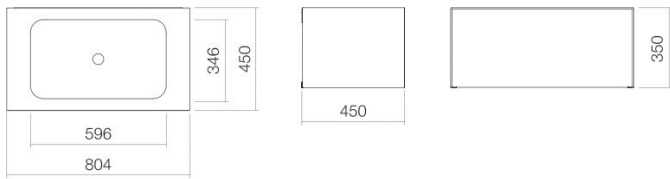

Technical factsheet

Washplace
WP.Folio2
FO series (Folio)
 Item Number:

5155514000

Characteristics

Model description	WP.Folio2
Item Number	5155514000
Material basin	glazed steel
	white
Coating	ProShield
Furniture material	MDF
	silk-matt finish
	white
Dimensions	w/h/d 804 mm/351 mm/451 mm
Form	rectangular
Hole	without tap hole
Overflow	without overflow
Basin mould	rectangular
	centred
	Bowl depth 346 mm
Net weight	40,5 kg
Mounting type	wall-hanging
Note	washable cabinet, handle-free with push-to-open, full extension

Fittings information

Impact area 135 mm - 170 mm
 from rear edge of basin

Optimal impact on the basin mould with fittings that have a vertical outlet (90 ° angle of impact) and a built-in aerator.

Flow rate chart

Product/tender specifications

Washplace

WP.Folio2

FO series (Folio)

Item Number:

5155514000

Text

Washplace, wall-hanging, rectangular, w/h/d 804/351/451 mm, sink rectangular, centred, w/h/d 596/107/346 mm, glazed steel, white, ProShield, without tap hole, without overflow, furniture surface, MDF, silk-matt finish, white, washable cabinet, handle-free with push-to-open, full extension, included fixing set, drain valve, valve cap, white glazed, Ø 74 mm, space-saving bottle trap
