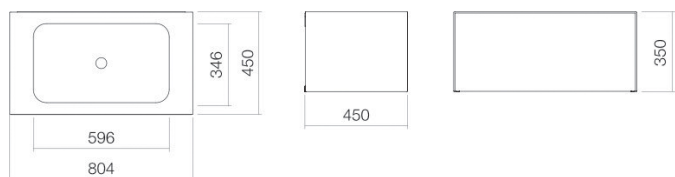

## Characteristics

---

Model description	WP.Folio2
Item Number	5155513000
Material basin	glazed steel white
Coating	ProShield
Furniture material	MDF silk-matt finish shadow earth
Dimensions	w/h/d 804 mm/351 mm/451 mm
Form	rectangular
Hole	without tap hole
Overflow	without overflow
Basin mould	rectangular centred Bowl depth 346 mm
Net weight	40,5 kg
Mounting type	wall-hanging
Note	washable cabinet, handle-free with push-to-open, full extension

### Fittings information

Impact area 135 mm - 170 mm  
 from rear edge of basin

Optimal impact on the basin mould with fittings that have a vertical outlet (90 ° angle of impact) and a built-in aerator.

### Text

Washplace, wall-hanging, rectangular, w/h/d 804/351/451 mm, sink rectangular, centred, w/h/d 596/107/346 mm, glazed steel, white, ProShield, without tap hole, without overflow, furniture surface, MDF, silk-matt finish, shadow earth, washable cabinet, handle-free with push-to-open, full extension, included fixing set, drain valve, valve cap, white glazed, Ø 74 mm, space-saving bottle trap